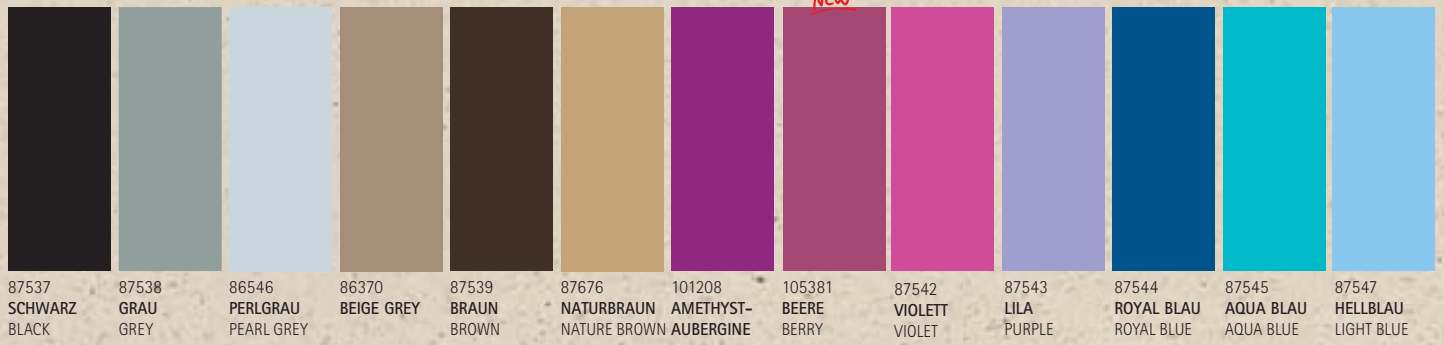

4.3 TISCHDECKEN/TABLE CLOTHS

Linclass
PREMIUM

80 x 80 cm