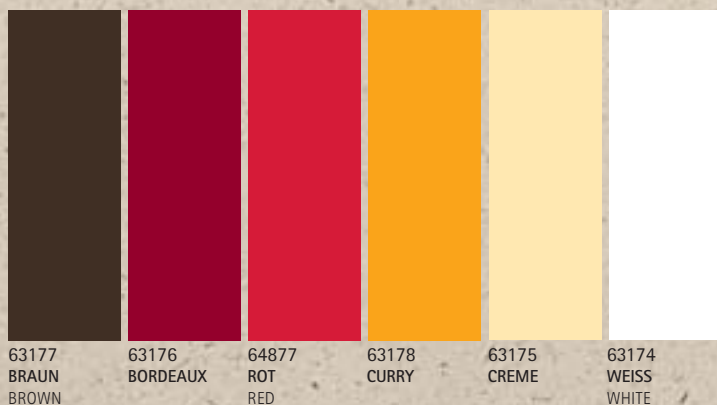

4.4 TISCHDECKEN/TABLE CLOTHS

100 x 100 cm