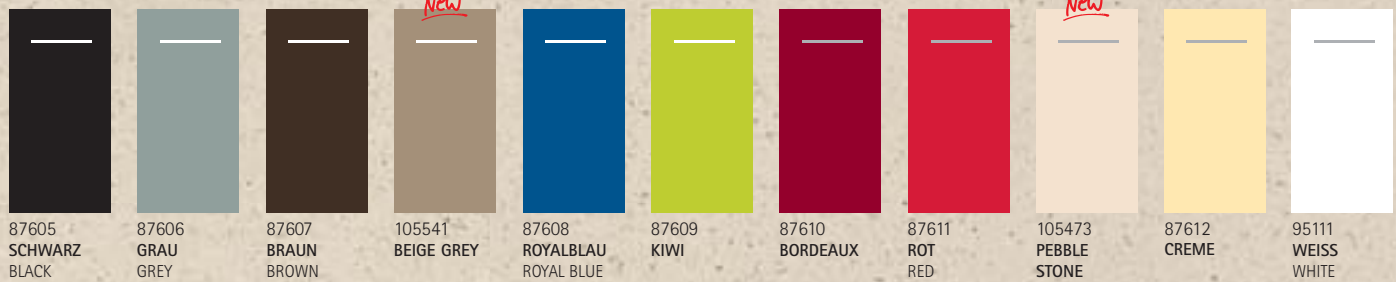

2.1 POCKET-NAPKINS® *Linclass* PROFESSIONAL

40 x 40 cm, 1/8-Falz/fold