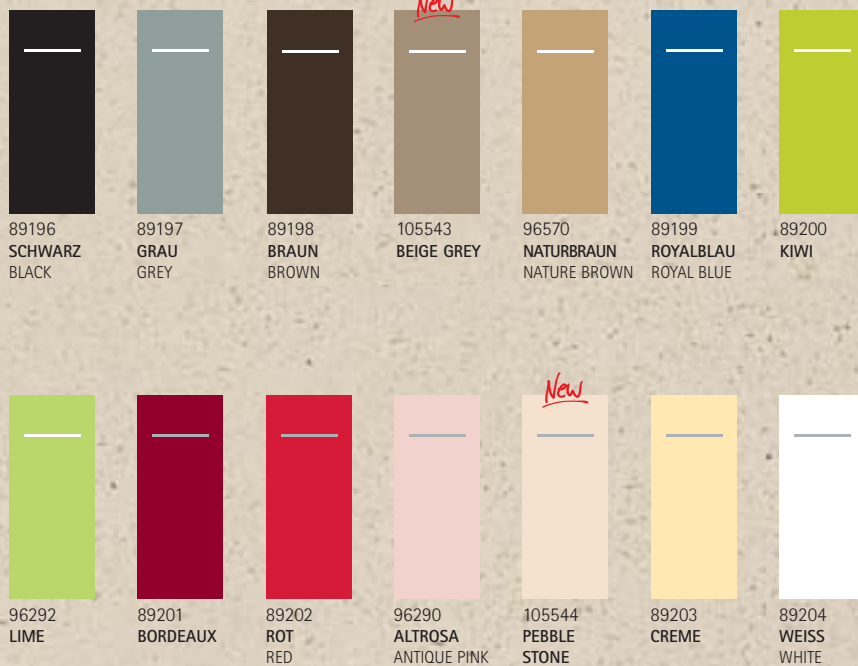

2.2 POCKET-NAPKINS® „PUB“ *Linclass* PROFESSIONAL

40 x 33 cm, 1/8-Falz/fold