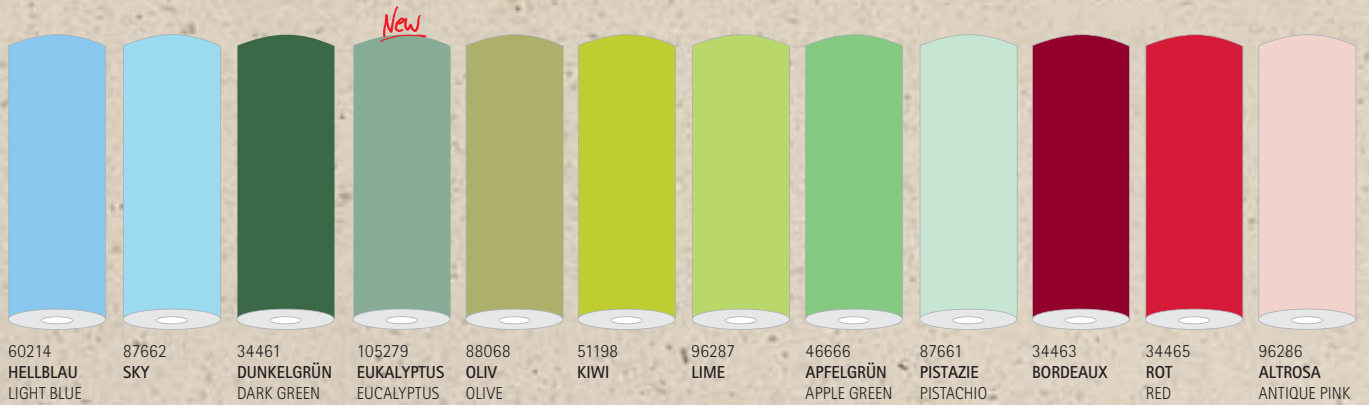

3.3 ROLLENWARE/REELS *Linclass*® PREMIUM

118 cm x 25 m