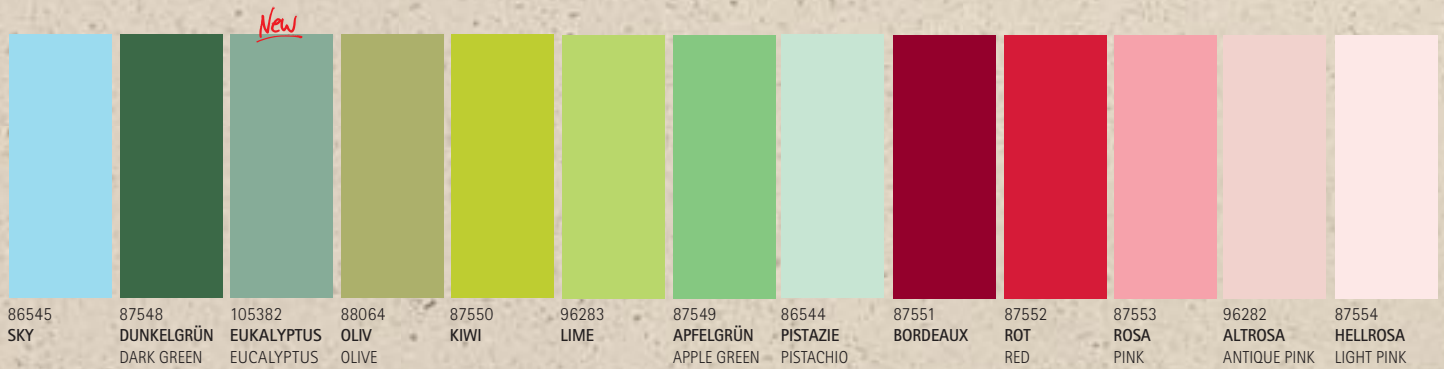

4.3 TISCHDECKEN/TABLE CLOTHS

Linclass
PREMIUM

80 x 80 cm